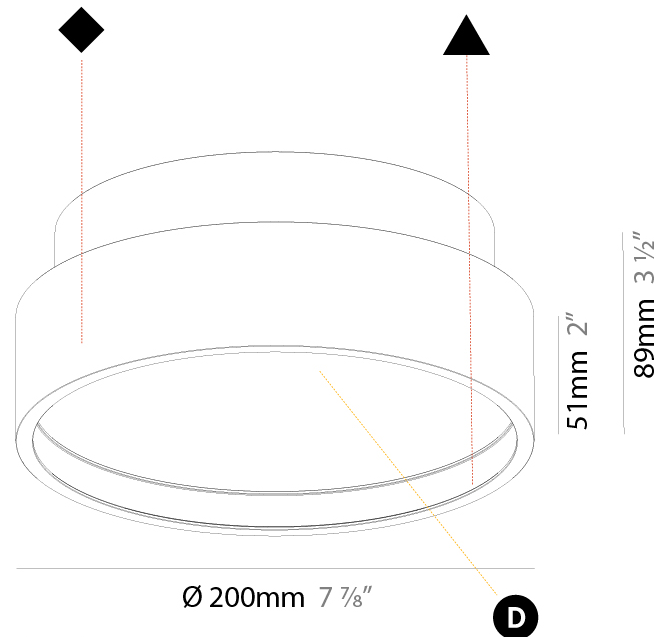

PROJECT	
TYPE	
SPECIFIER	
QUANTITY	
DATE	

SIGN DIVA KORONA SURFACE

A3D100- : A3D100-DP-30K-13-03-04

base number

1. To build a product code in our configurator select the specify button on the base model # product page
2. To build a manual product code on this datasheet choose from the options listed below in blue font and add the suffix to the base model #

GENERAL

Series: Sign Diva
Subseries: Sign Diva Korona
Partner: Prolicht
Division: Architectural
Installation: Surface
Product Type: Ceiling Surface
Mounting Location: Ceiling
Light Distribution: Direct

PHYSICAL

Shape: Round
Diameter (mm): 200
Diameter (in): 7 7/8
Height (mm): 89mm
Height (in): 3 1/2
Weight (kg): 1.263
Weight (lbs): 2.784
Fixture Material: PMMA / Extruded Aluminum / Steel

ELECTRICAL

Lamp Type: LED (Zhaga Standard)
Input Wattage (W): 12.1
Total Output Wattage (W): 11
Dimming: Phase Dimming (120Vac Only)
Driver Included: Yes
Driver Location: Integrated
Driver Type: Constant Current - Universal
Driver Class: Class 2
Input Voltage (V): 120
Constant Current (MA): 350

LED

Color Temperature (°K): 3000
Max. Delivered Lumen (lm): 1040
CRI: >90 CRI
Lamp Life (hrs): 50000

OPTICAL

RATINGS AND CERTIFICATIONS

Certified By: Certified for North American Standards
IP rating: IP20