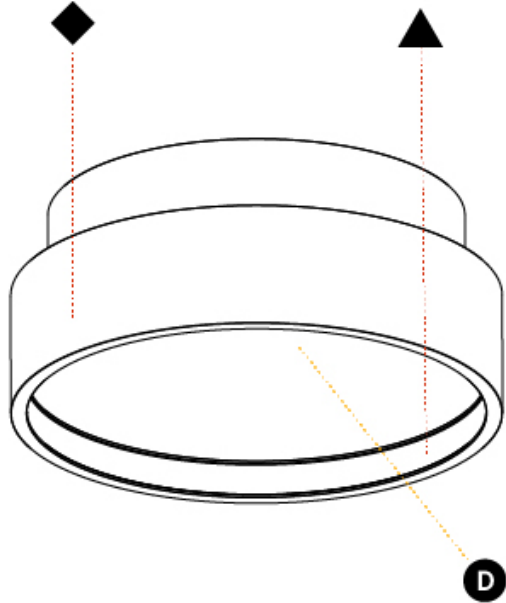

SIGN DIVA KORONA SURFACE

A3D100-

PROJECT	_____
TYPE	_____
SPECIFIER	_____
QUANTITY	_____
DATE	_____