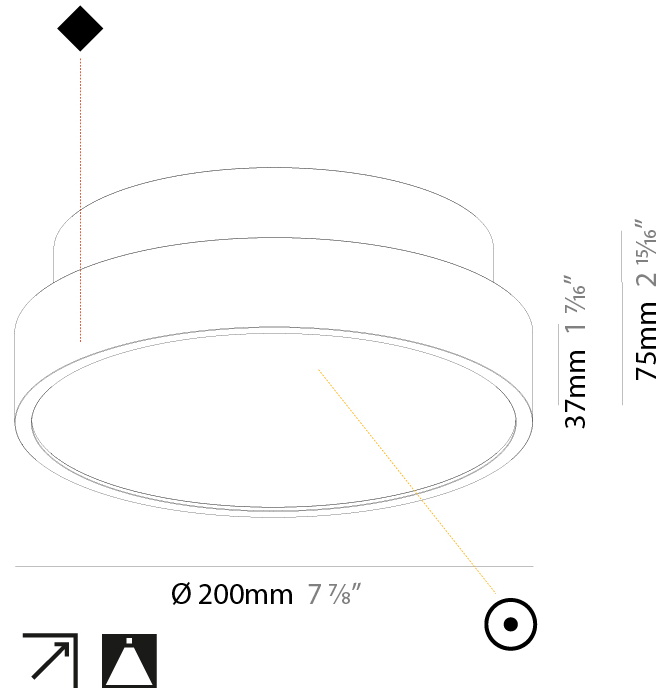

PROJECT	_____
TYPE	_____
SPECIFIER	_____
QUANTITY	_____
DATE	_____

SIGN DIVA SURFACE

A3D090- : A3D090-DP-30K-25-35

base number

1. To build a product code in our configurator select the specify button on the base model # product page
2. To build a manual product code on this datasheet choose from the options listed below in blue font and add the suffix to the base model #

GENERAL

Series: Sign Diva
Subseries: Sign Diva
Partner: Prolicht
Division: Architectural
Installation: Surface
Product Type: Ceiling Surface
Mounting Location: Ceiling
Light Distribution: Direct

PHYSICAL

Shape: Round
Diameter (mm): 200
Diameter (in): 7 7/8
Height (mm): 75
Height (in): 2 15/16
Weight (kg): 1.122
Weight (lbs): 2.474
Fixture Material: PMMA / Extruded Aluminum / Steel

ELECTRICAL

Lamp Type: LED (Zhaga Standard)
Input Wattage (W): 12.1
Total Output Wattage (W): 11
Dimming: Phase Dimming (120Vac Only)
Driver Included: Yes
Driver Location: Integrated
Driver Class: Class 2
Input Voltage (V): 120
Constant Current (MA): 350

LED

Color Temperature (°K): 3000
Max. Delivered Lumen (lm): 1040
CRI: >92 CRI
Lamp Life (hrs): 50000

OPTICAL

RATINGS AND CERTIFICATIONS

Certified By: Certified for North American Standards
IP rating: IP20