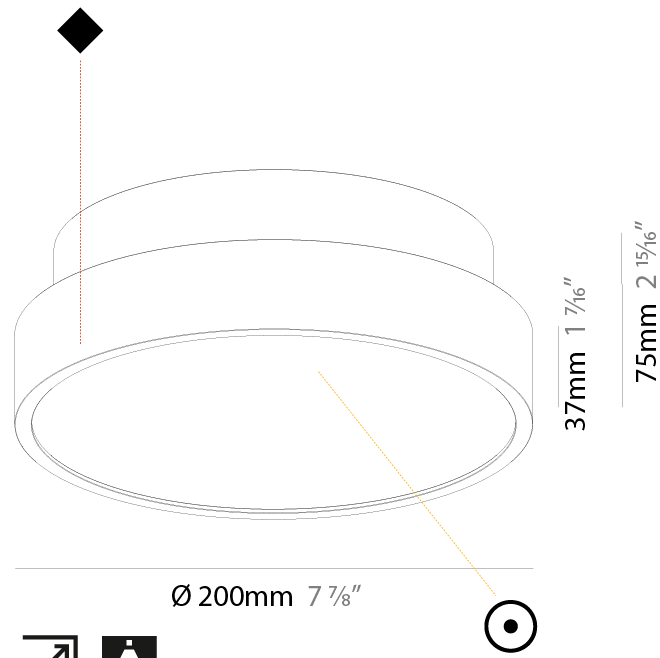

GENERAL

Series: Sign Diva
Subseries: Sign Diva
Partner: Prolicht
Division: Architectural
Installation: Surface
Product Type: Ceiling Surface
Mounting Location: Ceiling
Light Distribution: Direct

PHYSICAL

Shape: Round
Diameter (mm): 200
Diameter (in): 7 ⁷/₈
Height (mm): 75
Height (in): 2 ¹⁵/₁₆
Weight (kg): 1.122
Weight (lbs): 2.474
Diffuser: [PMMA - Opal/Micro-Prism/Sparkling Secret/Vintage Industrial with Shine Ring](#)
Fixture Finish: [SSR / BKV / CWI / CRY / HAB / UFT / ITA / RUA / FTG / MYG / LOD / PUS / FRO / FUP / KIA / POP / BLS / SPG / MEY / GOH / CHC / COM / ABZ / JAG / OBR / MOS / ROR](#)
Fixture Material: [PMMA / Extruded Aluminum / Steel](#)

ELECTRICAL

Lamp Type: LED (Zhaga Standard)
Input Wattage (W): 12.1
Total Output Wattage (W): 11
Dimming: [Tri-Mode (Non-Dimming and Phase Dimming (120Vac only) and 0-10V Dimming)](#)
Driver Included: Yes
Driver Location: Integrated
Driver Type: Constant Current - Universal
Driver Class: Class 2
Input Voltage (V): 120 - 277
Constant Current (MA): 350

LED

Color Temperature (°K): [3000 / 3500 / 4000](#)
Max. Delivered Lumen (lm): [1040 / 1058 / 1080](#)
CRI: >90 CRI
Lamp Life (hrs): 50000

OPTICAL

RATINGS AND CERTIFICATIONS

Certified By: Certified for North American Standards
IP rating: IP20

PROJECT
TYPE
SPECIFIER
QUANTITY
DATE