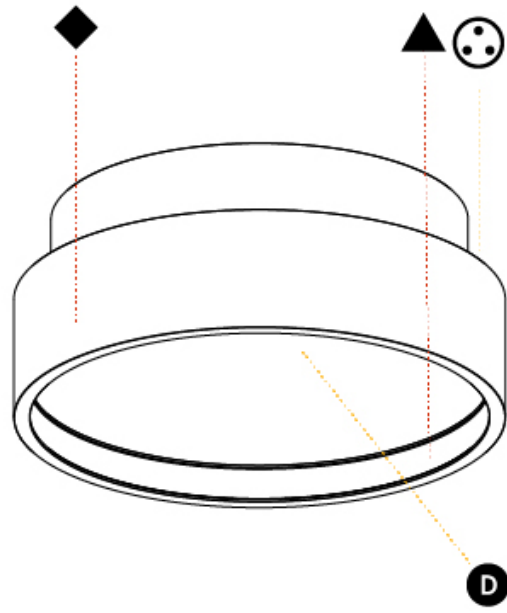

SIGN DIVA KORONA SURFACE

A3D095- : A3D095-DP-30K-02-19-01-01

PROJECT
TYPE
SPECIFIER
QUANTITY
DATE