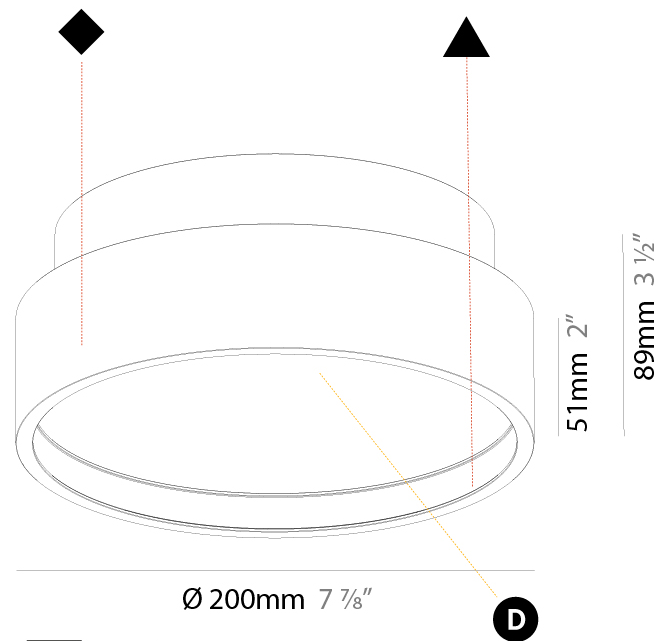

GENERAL

Series: Sign Diva
Subseries: Sign Diva Korona
Partner: Prolicht
Division: Architectural
Installation: Surface
Product Type: Ceiling Surface
Mounting Location: Ceiling
Light Distribution: Direct

PHYSICAL

Shape: Round
Diameter (mm): 200
Diameter (in): 7 7/8
Height (mm): 89
Height (in): 3 1/2
Weight (kg): 1.263
Weight (lbs): 2.784
Diffuser: [PMMA - Opal/Micro-Prism/Sparkling Secret/Vintage Industrial](#)
Fixture Finish: [SSR / BKV / CWI / CRY / HAB / UFT / ITA / RUA / FTG / MYG / LOD / PUS / FRO / FUP / KIA / POP / BLS / SPG / MEY / GOH / CHC / COM / ABZ / JAG / OBR / MOS / ROR](#)
Fixture Material: [PMMA / Extruded Aluminum / Steel](#)

ELECTRICAL

Lamp Type: LED (Zhaga Standard)
Input Wattage (W): 12.1
Total Output Wattage (W): 11
Dimming: [Tri-Mode (Non-Dimming and Phase Dimming (120Vac only) and 0-10V Dimming)](#)
Driver Included: Yes
Driver Location: Integrated
Driver Type: Constant Current - Universal
Driver Class: Class 2
Input Voltage (V): 120 - 277
Constant Current (MA): 350

LED

[Color Temperature (°K): 3000 / 3500 / 4000](#)
Max. Delivered Lumen (lm): 1040 / 1054 / 1080
CRI: >90 CRI
Lamp Life (hrs): 50000

OPTICAL

RATINGS AND CERTIFICATIONS

Certified By: Certified for North American Standards
IP rating: IP20