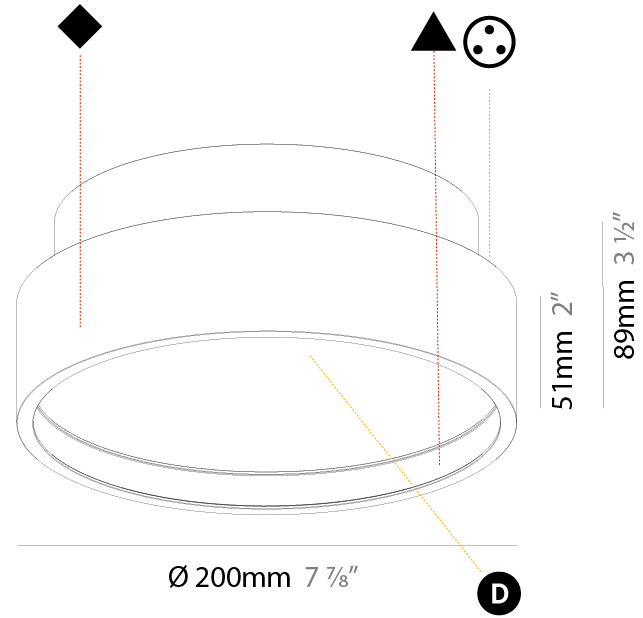

PROJECT	_____
TYPE	_____
SPECIFIER	_____
QUANTITY	_____
DATE	_____

SIGN DIVA KORONA SURFACE

A3D095- : A3D095-DP-30K-02-19-01-01

base number

1. To build a product code in our configurator select the specify button on the base model # product page
2. To build a manual product code on this datasheet choose from the options listed below in blue font and add the suffix to the base model #

GENERAL

Series: Sign Diva
Subseries: Sign Diva Korona
Partner: Prolicht
Division: Architectural
Installation: Surface
Product Type: Ceiling Surface
Mounting Location: Ceiling
Light Distribution: Direct

PHYSICAL

Shape: Round
Diameter (mm): 200
Diameter (in): 7 7/8
Height (mm): 89
Height (in): 3 1/2
Weight (kg): 1.261
Weight (lbs): 2.78
Fixture Material: PMMA / Extruded Aluminum / Steel

ELECTRICAL

Lamp Type: LED (Zhaga Standard)
Input Wattage (W): 12.1
Total Output Wattage (W): 11
Dimming: Phase Dimming (120Vac Only)
Driver Included: Yes
Driver Location: Integrated
Driver Type: Constant Current - Universal
Driver Class: Class 2
Input Voltage (V): 120
Constant Current (MA): 350

LED

Color Temperature (°K): 3000
Max. Delivered Lumen (lm): 1100
CRI: >90 CRI
Lamp Life (hrs): 50000

OPTICAL

RATINGS AND CERTIFICATIONS

Certified By: Certified for North American Standards
IP rating: IP20